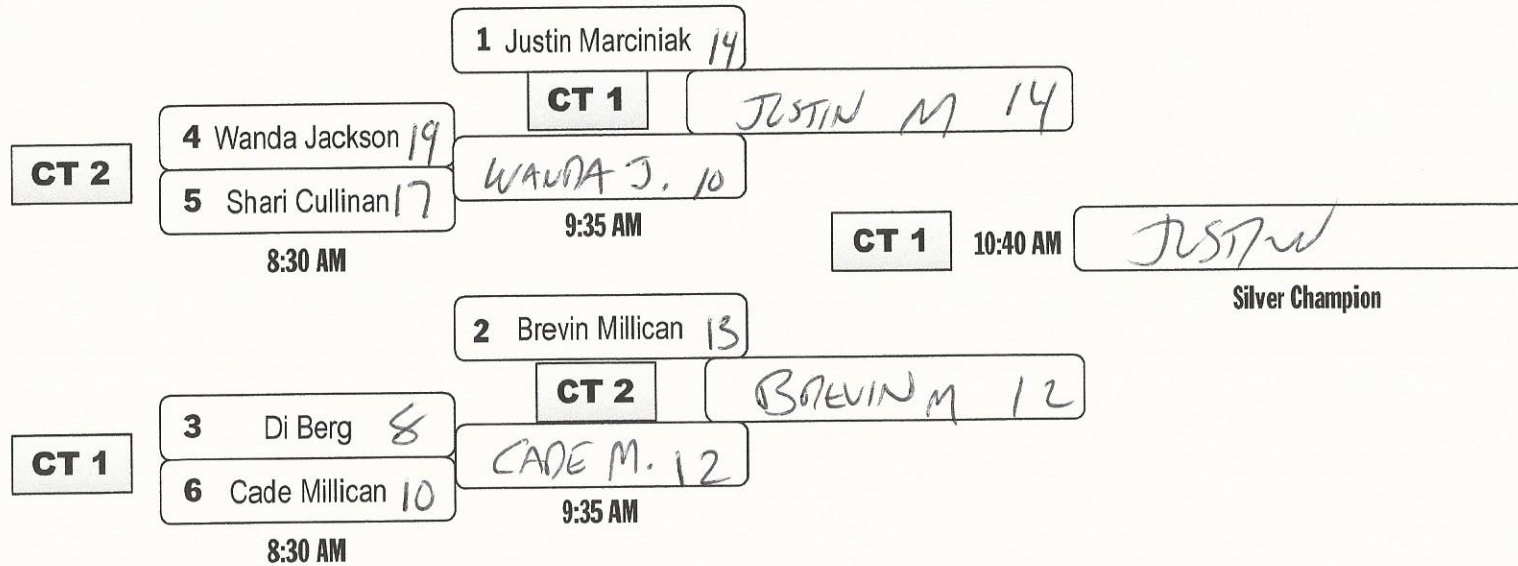

2016 MCA SILVER DIVISION CHAMPIONSHIP

Rank	First	Last	GP	Wins	Losses	Total Wickets	QF	SF	Final	Total
1	Gabe	Airrington	13	12	1	314				314
2	Justin	Marciniak	19	15	4	244		14/258	14	272
3	Darin	Watson	14	7	7	231				231
4	Brevin	Millican	12	3	9	175	~~13/188~~	13/188	12	200
5	Di	Berg	12	3	9	153	8			161
6	Bryce	Millican	7	3	4	145				145
7	Trevor	Adams	7	4	3	118				118
8	Josh	Reed	5	4	1	92				92
9	Wanda	Jackson	7	4	3	85	19/21	10		114
10	Shari	Cullinan	5	1	4	83	17			100

CADE 44

10/54 12/

66