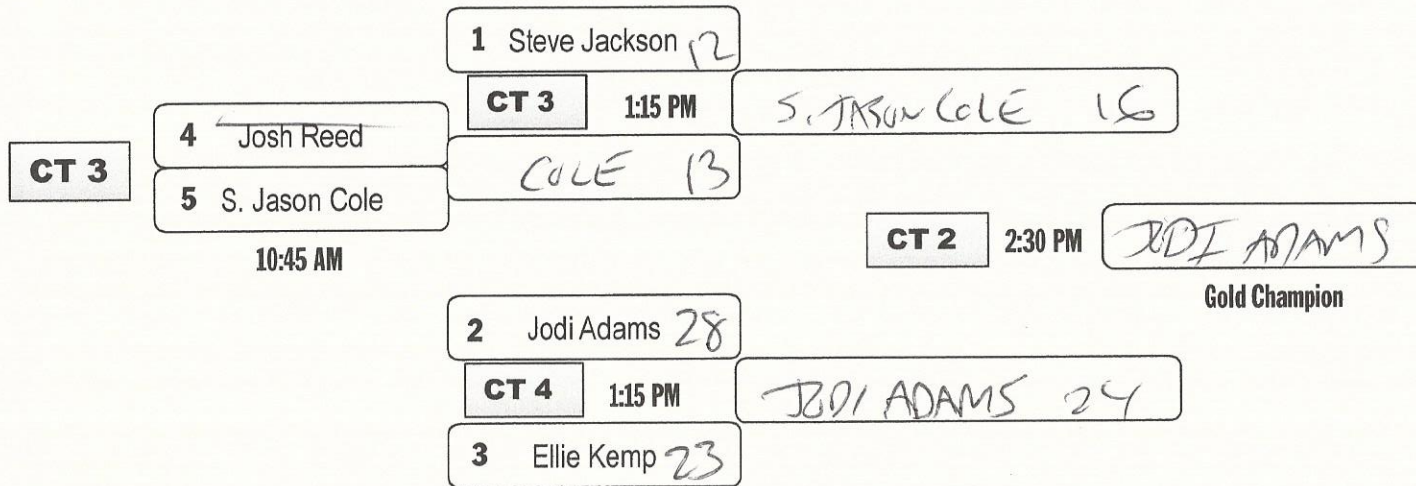

2016 MCA GOLD DIVISION CHAMPIONSHIP

Rank	First	Last	GP	Wins	Losses	Total Wickets	QF	SF	Final	Total
1	Steve	Jackson	14	9	5	271		12		283
2	Jodi	Adams	13	5	8	266		28/294		
3	Nathan	Oberg	7	4	3	172				
4	Ellie	Kemp	8	2	6	111		23		134
5	Eddie	Mondt	4	2	2	97				
6	Nate	Benz	4	3	1	93				
7	Josh	Reed	4	3	1	69				
8	S. Jason	Cole	3	2	1	69		13/82		
9	Gabe	Airrington	3	0	3	55