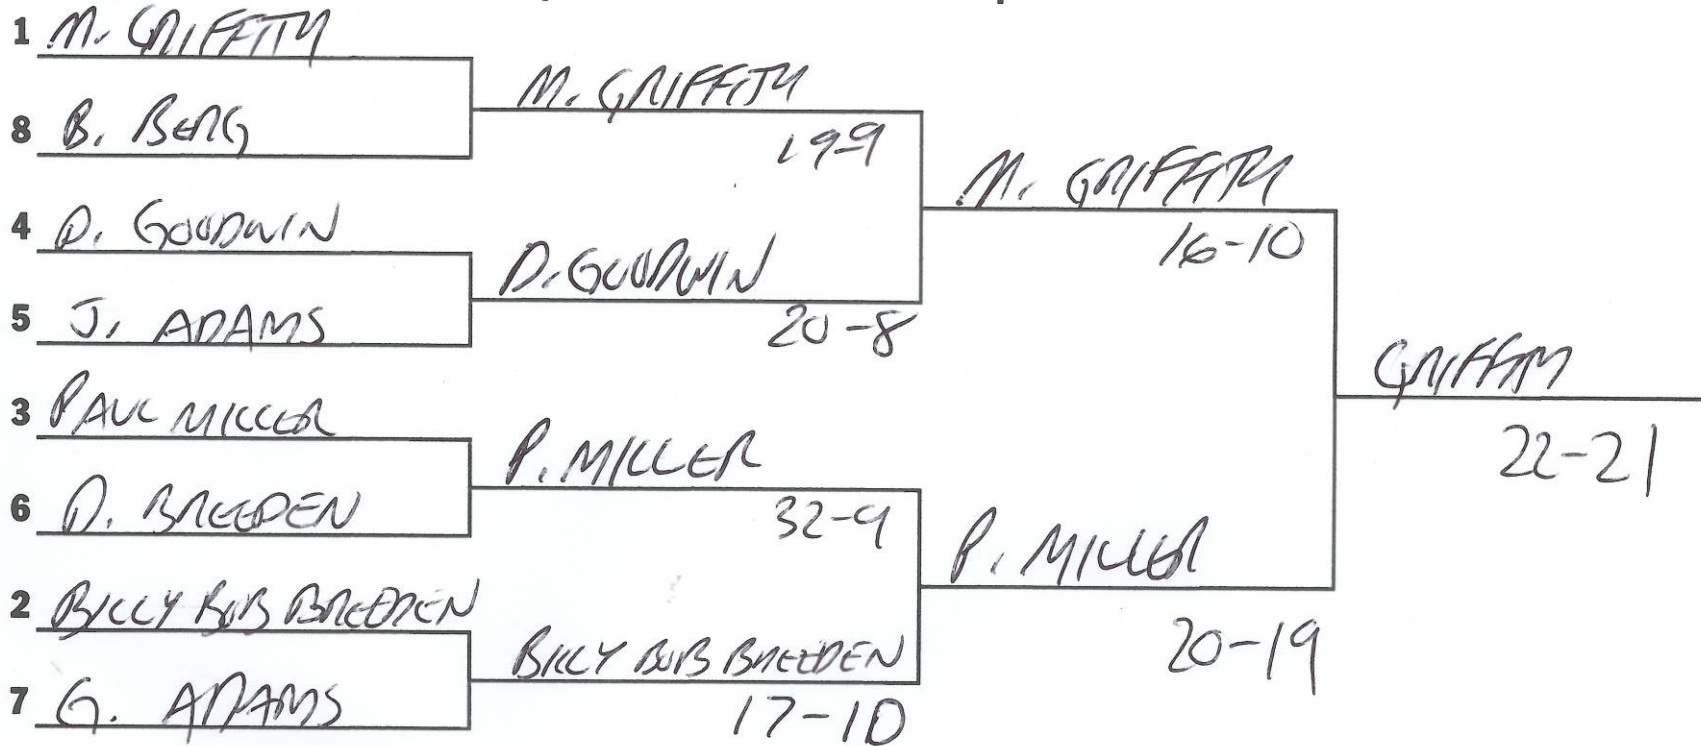

2014 Kansas City Open

PRO-GOLD DIVISION SCHEDULE

8:30 AM		PTS		PTS
Billy Bob Breeden	26	vs	Jodi Adams	20
Paul Miller	17	vs	Debbie Breeden	9
Matt Griffith	32	vs	Bill Berg	3
Dylan Goodwin	16	vs	Keith Berg	12

Bye: Jason Johnson, Deborah Millican, Ron Millican, Greg Adams

9:45 AM		PTS		PTS
Jason Johnson	18	vs	Jodi Adams	19
Deborah Millican	12	vs	Debbie Breeden	26
Ron Millican	16	vs	Bill Berg	18
Greg Adams	20	vs	Keith Berg	16

Bye: Billy Bob Breeden, Paul Miller, Matt Griffith, Dylan Goodwin

11:00 AM		PTS		PTS
Billy Bob Breeden	32	vs	Jason Johnson	2
Paul Miller	27	vs	Deborah Millican	18
Matt Griffith	32	vs	Ron Millican	6
Dylan Goodwin	17	vs	Greg Adams	8

Bye: Jodi Adams, Debbie Breeden, Bill Berg, Keith Berg

BLOCK A	W	L	PTS	TOTAL
Billy Bob Breeden	11	~~20~~	26, 32	58
Jason Johnson 20		11	18, 2	20
Jodi Adams	1	1	20, 19	39
BLOCK B	W	L	PTS	TOTAL
Paul Miller	11		17, 27	44
Deborah Millican 30		11	12, 18	30
Debbie Breeden	1	1	9, 26	35
BLOCK C	W	L	PTS	TOTAL
Matt Griffith	11		32, 32	64
Ron Millican 22		11	16, 6	22
Bill Berg	1	1	3, 18	21
BLOCK D	W	L	PTS	TOTAL
Dylan Goodwin	11		16, 17	33
Greg Adams	1	1	20, 8	28
Keith Berg 28		11	12, 16	28

SEEDING TIEBREAKER (1st & 2nd): Wins, Head-to-head, Gross Points, Net Points, Closest to the Center Wicket

PRO DIVISION PLAYOFF

1:00 p.m.

2:15 p.m.

3:30 p.m.